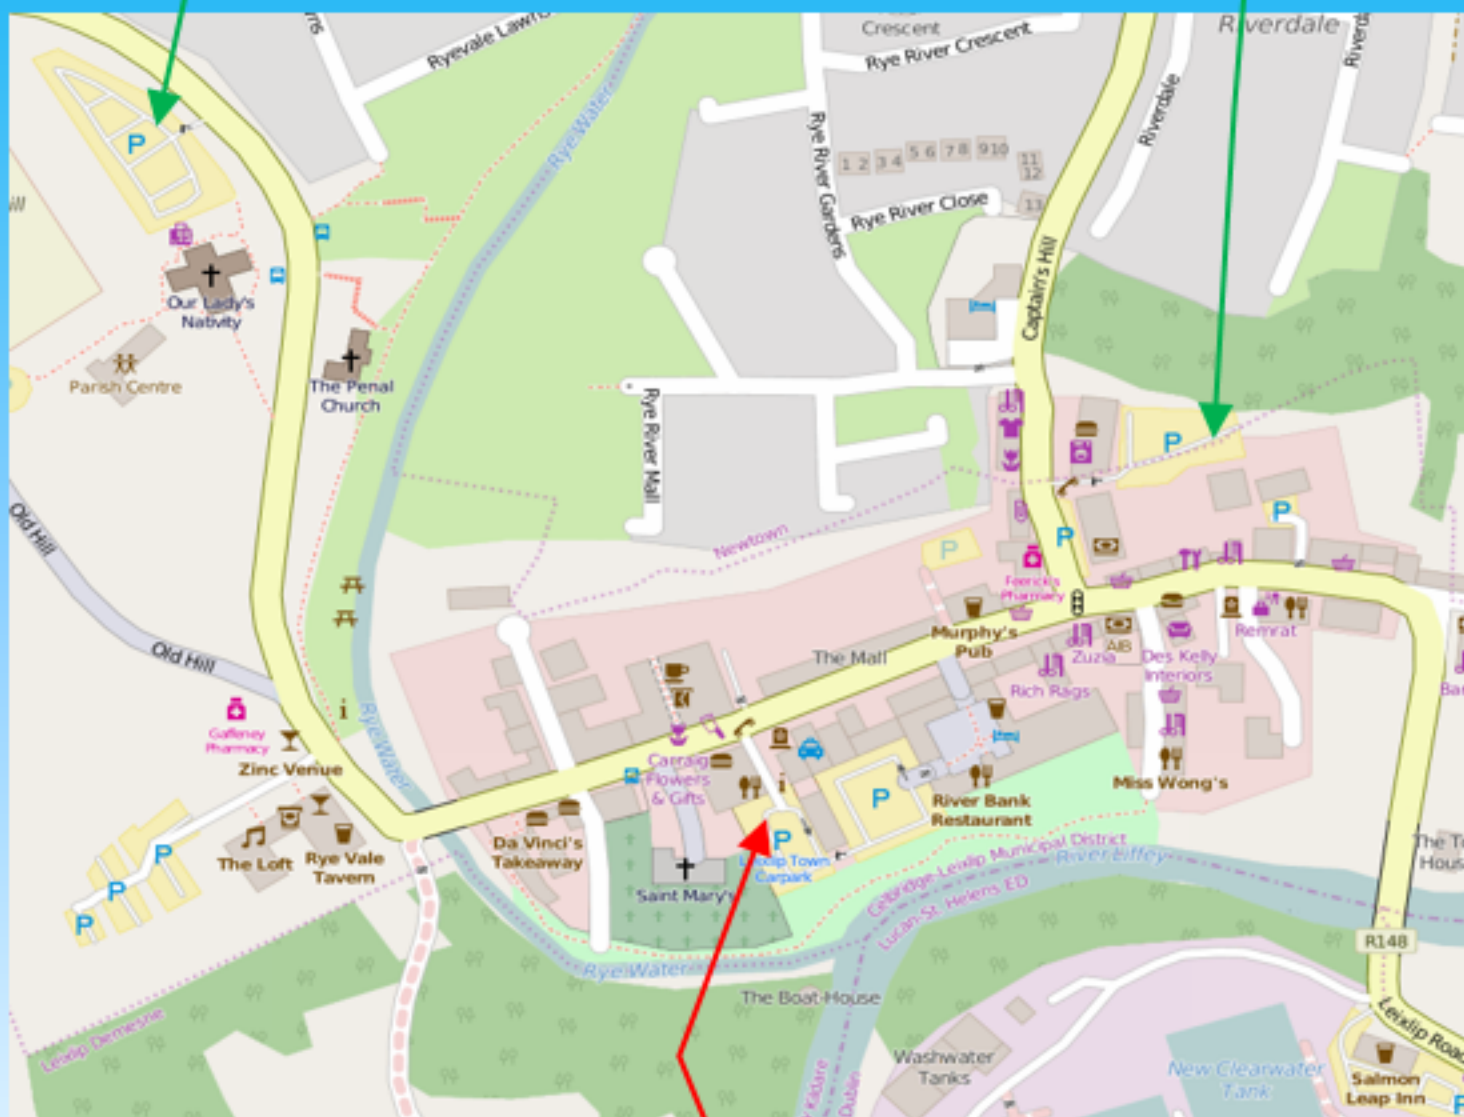

MONDAY

Half Price Funfair, Main Street Carpark, 2pm – 6pm

Cullens Extreme Funfair, Ryevale Carpark

Confey GAA Senior Match, Creighton Park

Rubber Duck Race, starting at Ryevale Nursing Home at 2pm, finishing at Boathouse at Main Street Carpark

Entertainment in local pubs

Parking

Parking

Main Street Carpark

LEIXLIP

FESTIVAL

2016

Main Street Closed:

Saturday 4th June 1pm -10pm

Sunday 5th June 1pm – Midnight

Car Park Closed:

Saturday 4th June 8am – Sunday 6th June 8pm

For more information see
www.leixlipfestival.com